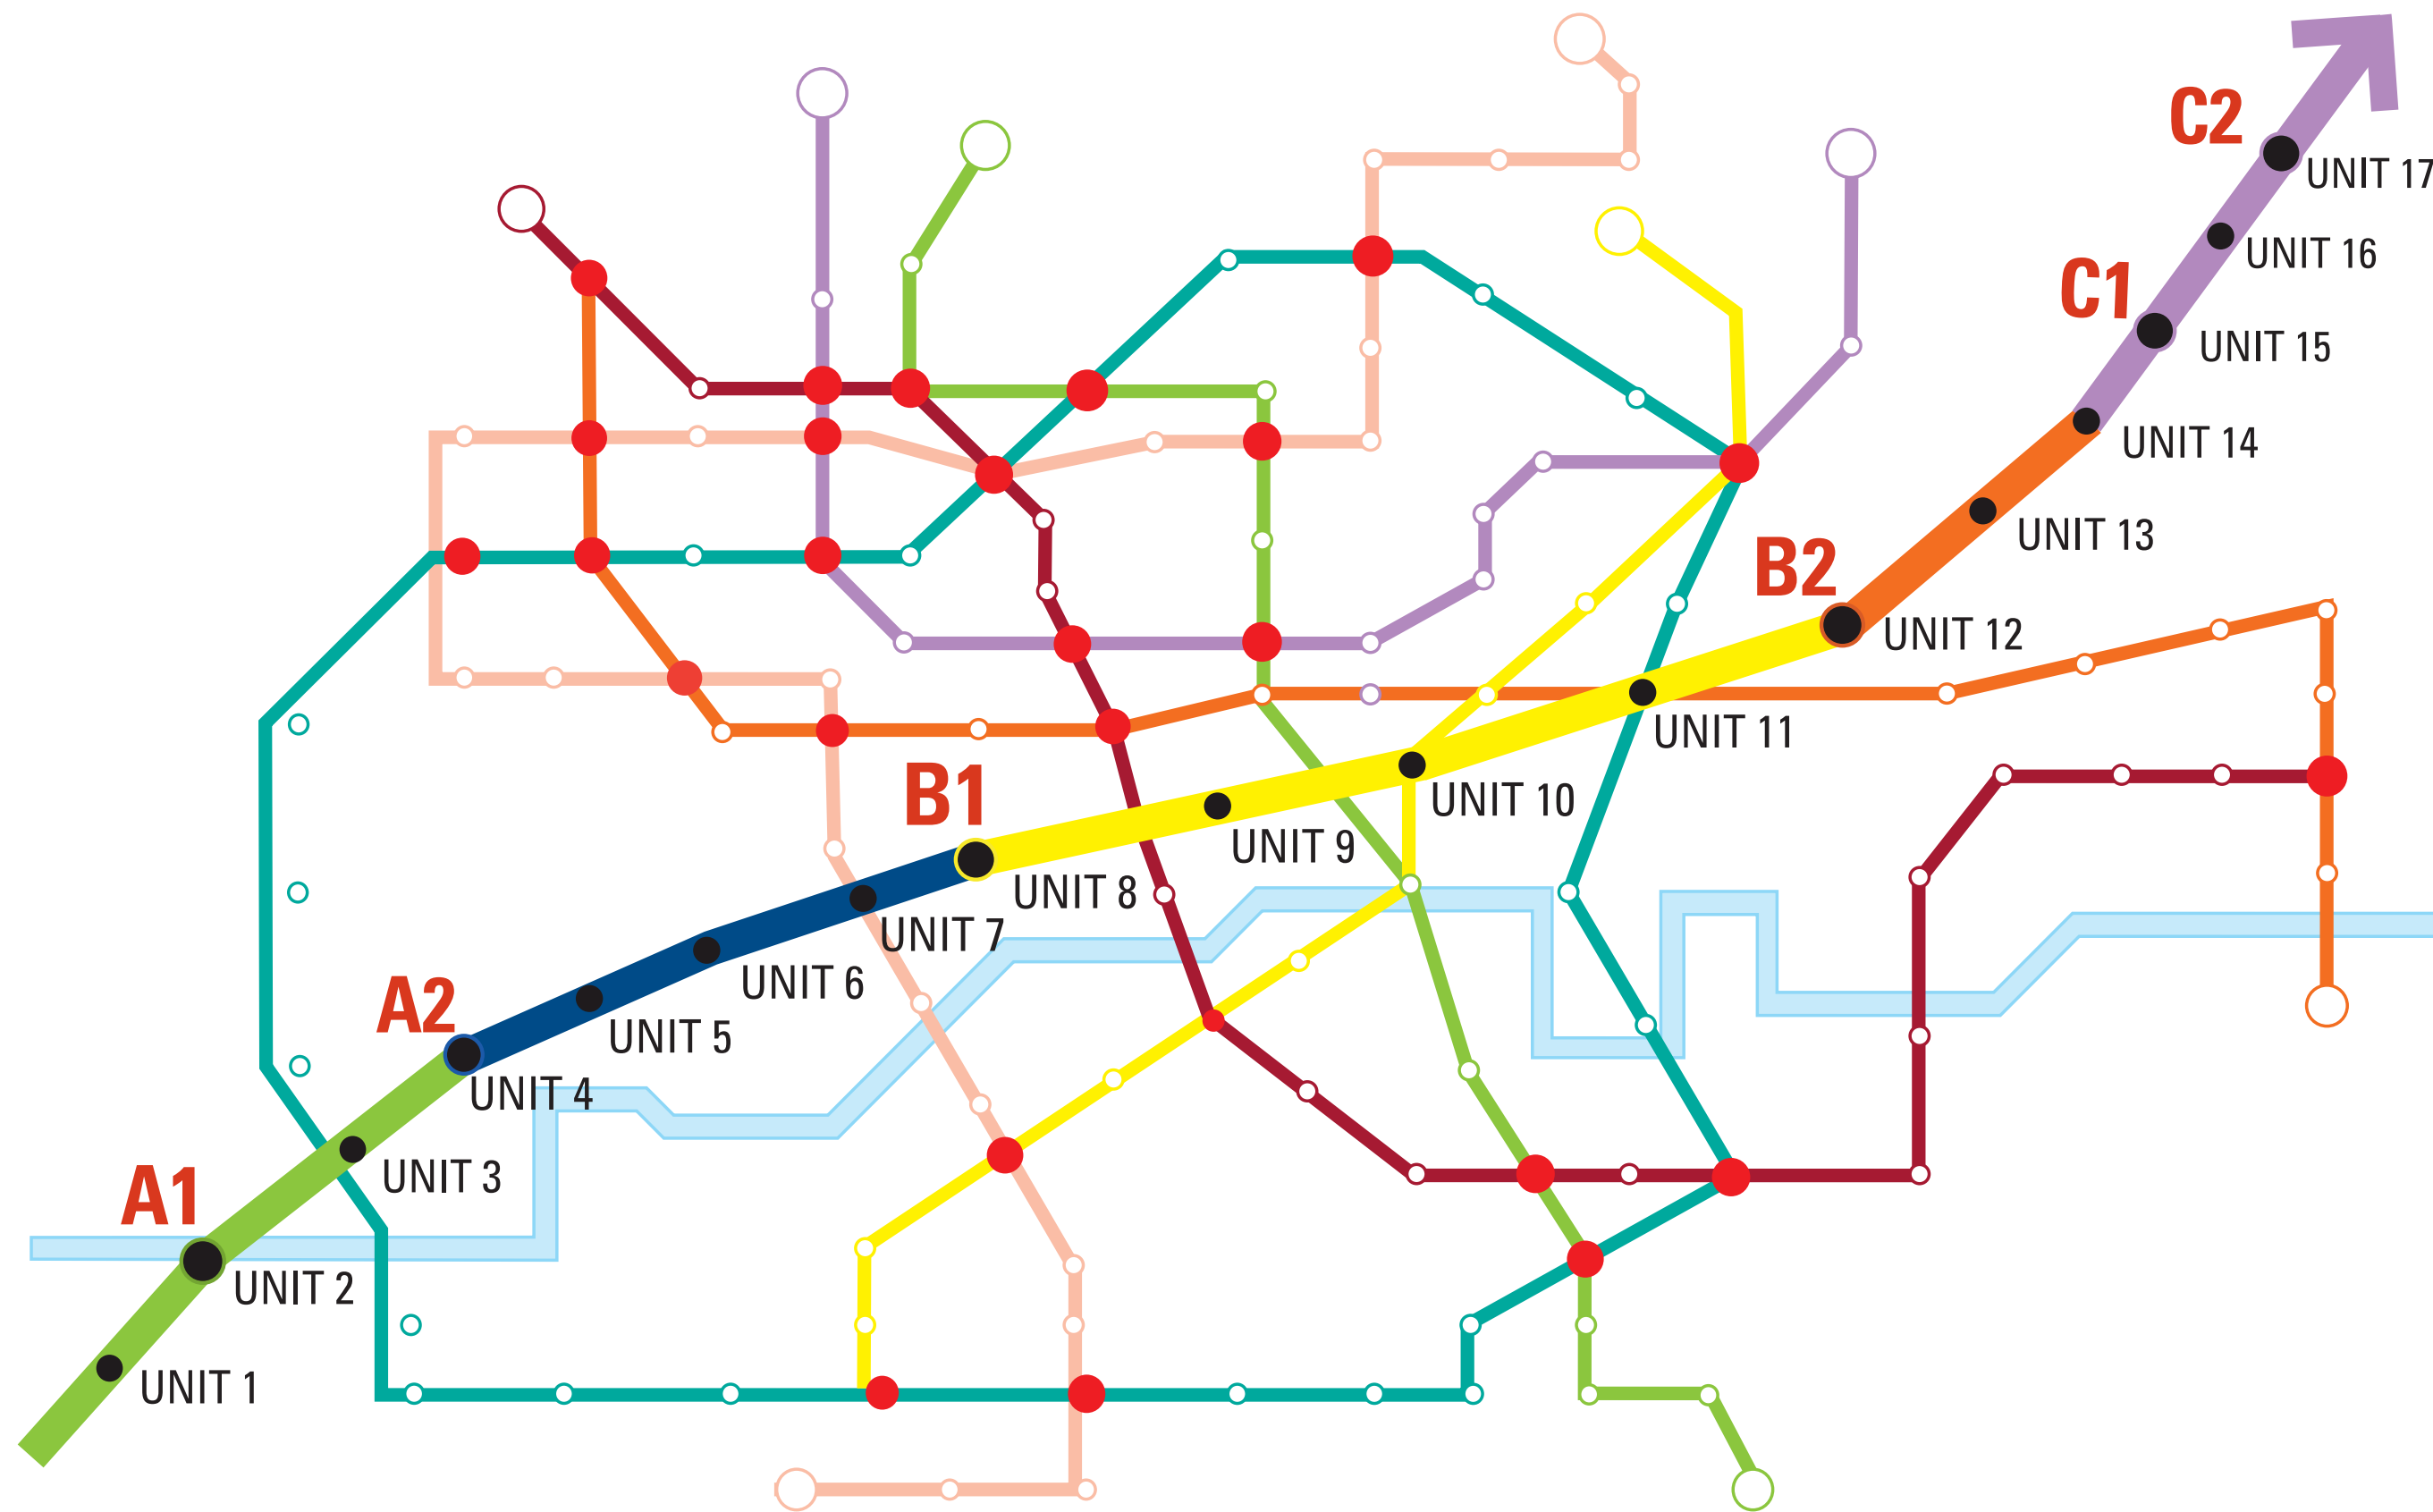

Speak your Mind. Your way to English.

With SpeakYourMind you know where you are and you can see where you're going.
Plan your destinations near or far. English is for life; the journey continues.

Key to levels:

- Unit SpeakYourMind
- Eur. Common Framework

Key to route:

- BEGINNER AND ELEMENTARY
- EARLY INTERMEDIATE
- INTERMEDIATE
- HIGH INTERMEDIATE
- ADVANCED

www.symenglish.com © 2014

CEFR	General English	Academic	Professional
Mastery C2	CPE Certificate of Proficiency in English	IELTS 9	
Effective Operational Proficiency C1	CAE Certificate in Advanced English	8	TOEFL 120 TOEIC 990 BEC Higher
Vantage B2	FCE First Certificate in English	6	BEC Vantage
Threshold B1	PET Preliminary English Test	4	BEC Preliminary
Waystage A2	YLE Flyers KET Key English Test		
Break-through A1	YLE Movers		
	YLE Starters		
	Common European Framework of Reference for Languages	International English Language Testing System	Test of English as a Foreign Language Test of English for International Communication Business English Certificates