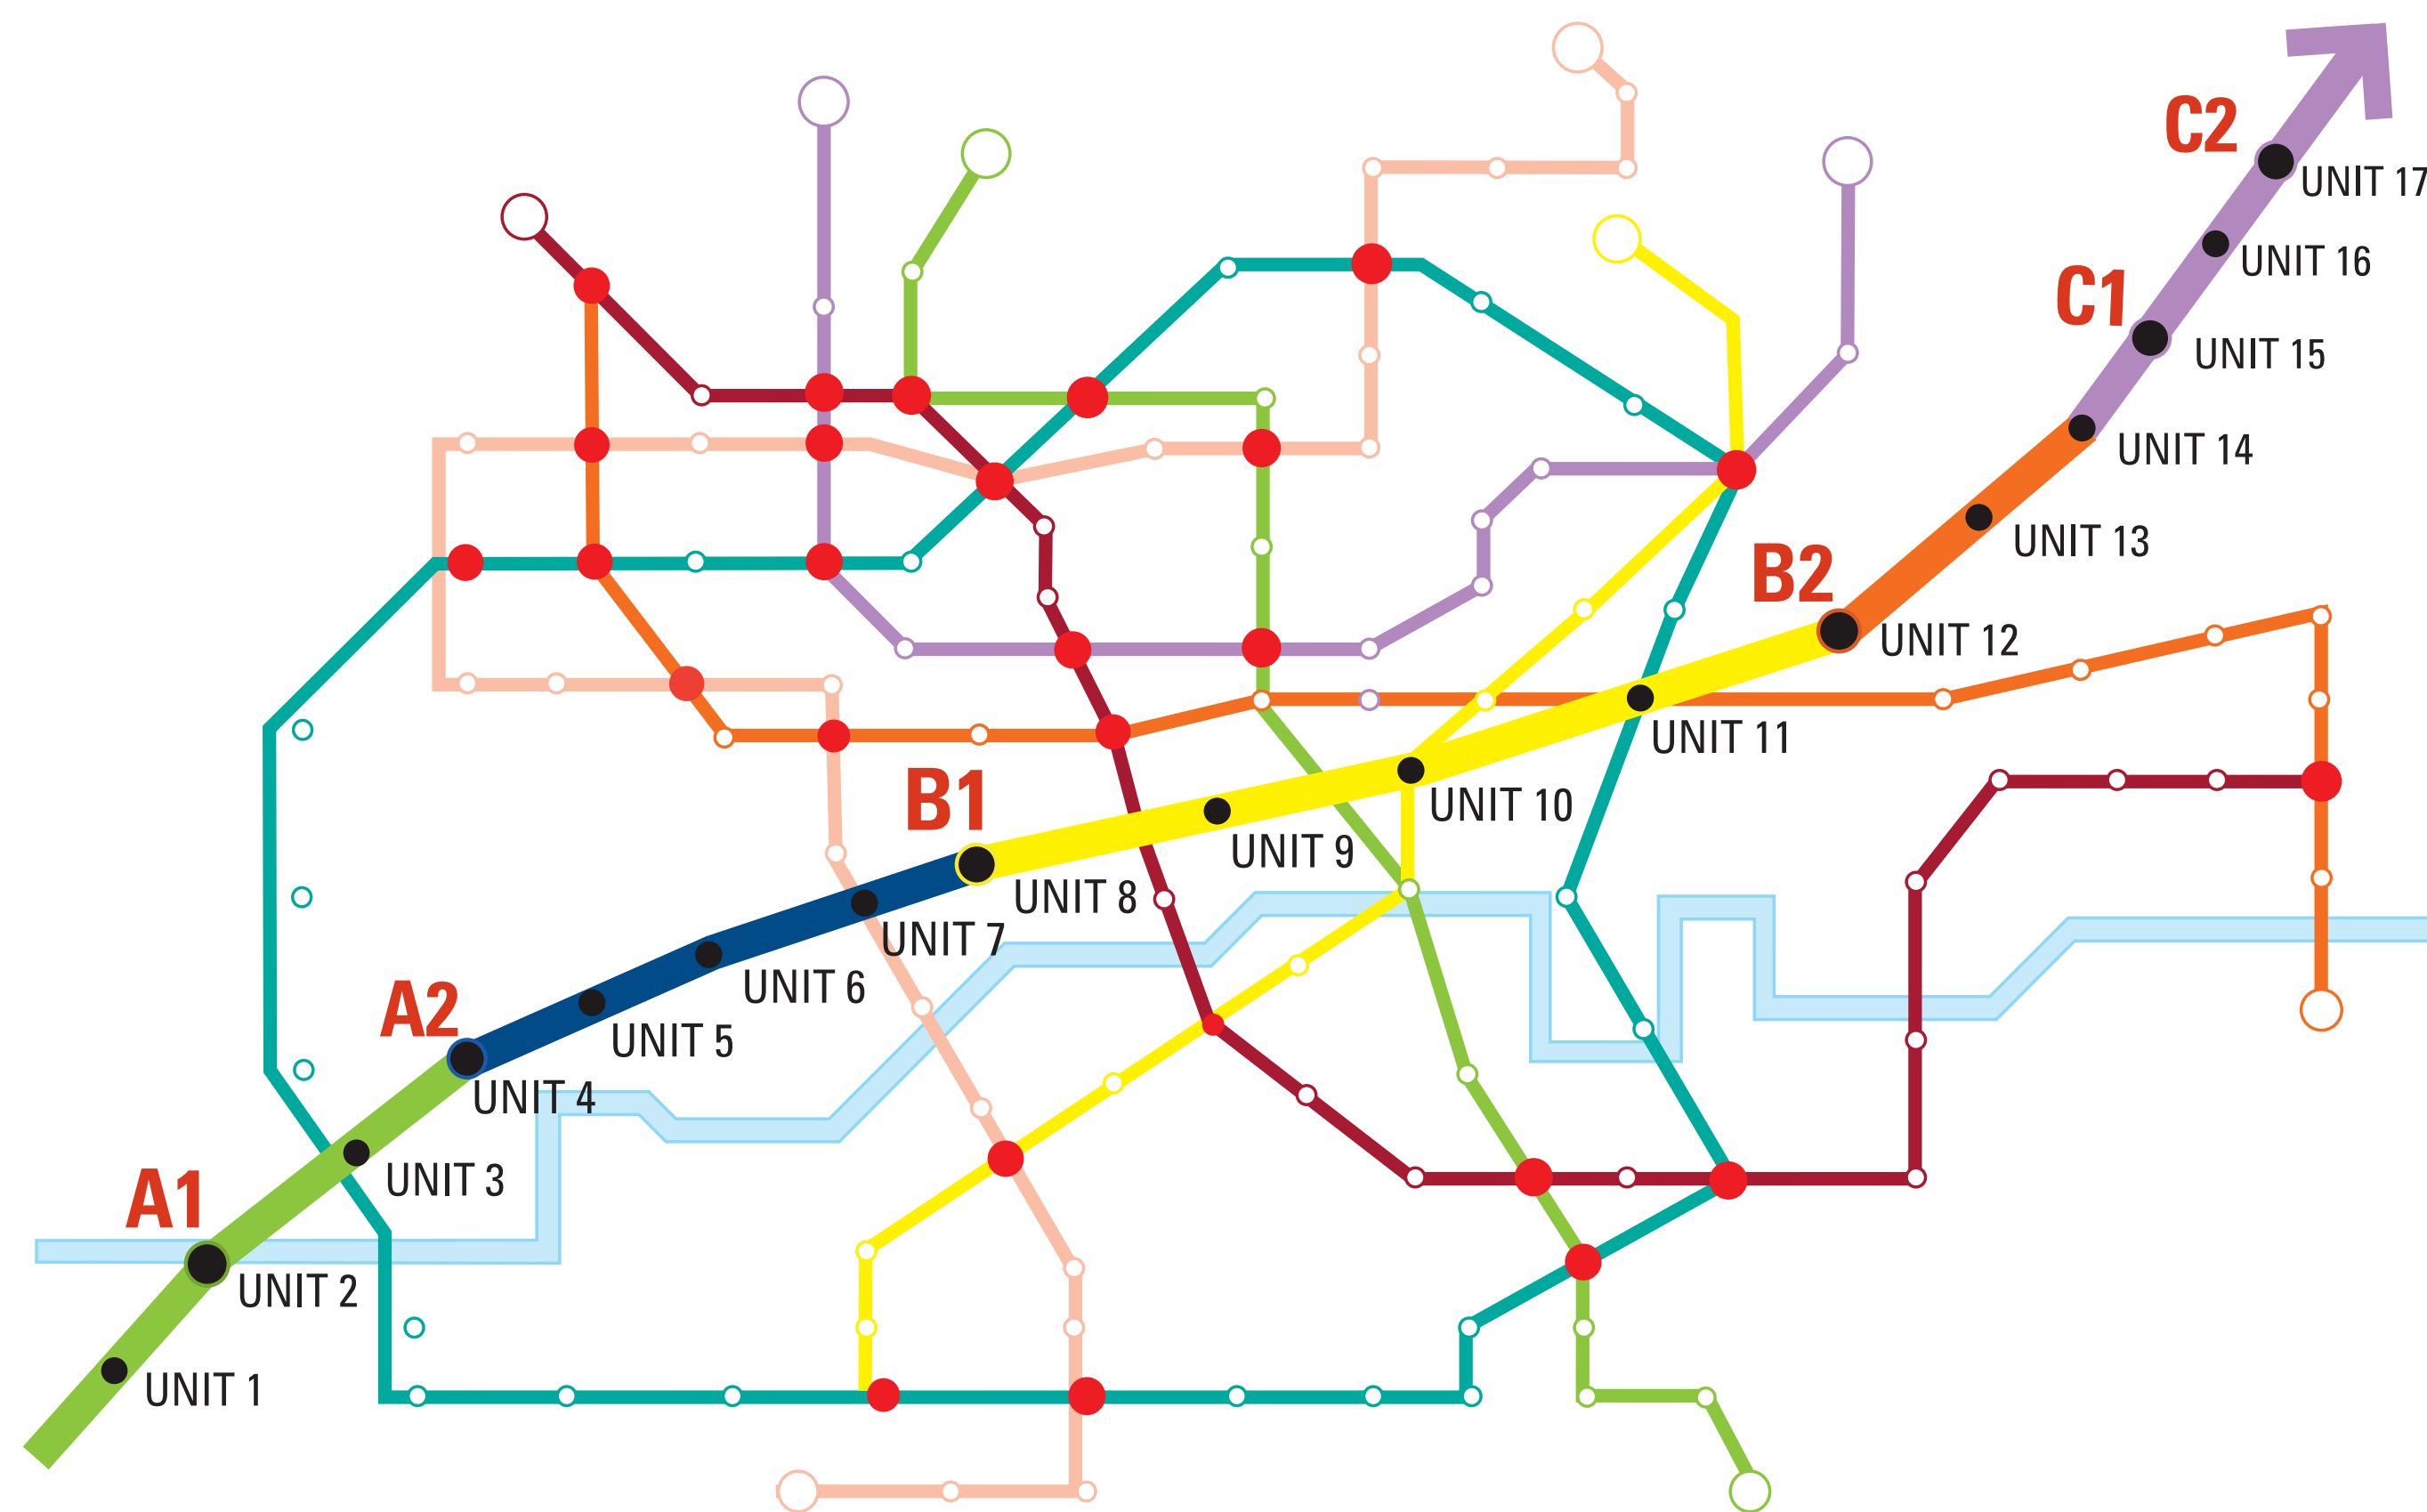

Speak your Mind. Your way to English.

With SpeakYourMind you know where you are and you can see where you're going.
Plan your destinations near or far. English is for life; the journey continues.

Key to levels:

- Unit SpeakYourMind
- Eur. Common Framework

Key to route:

- BEGINNER AND ELEMENTARY
- EARLY INTERMEDIATE
- INTERMEDIATE
- HIGH INTERMEDIATE
- ADVANCED

www.symenglish.com © 2014

CEFR	General English	Academic	Professional
Mastery C2	CPE Certificate of Proficiency in English	IELTS 9	
Effective Operational Proficiency C1	CAE Certificate in Advanced English	8	TOEFL 120 TOEIC 990 BEC Higher
Vantage B2	FCE First Certificate in English	6	BEC Vantage
Threshold B1	PET Preliminary English Test	4	BEC Preliminary
Waystage A2	YLE Flyers KET Key English Test		
Break-through A1	YLE Movers		
	YLE Starters		
	Common European Framework of Reference for Languages	International English Language Testing System	Test of English as a Foreign Language Test of English for International Communication Business English Certificates